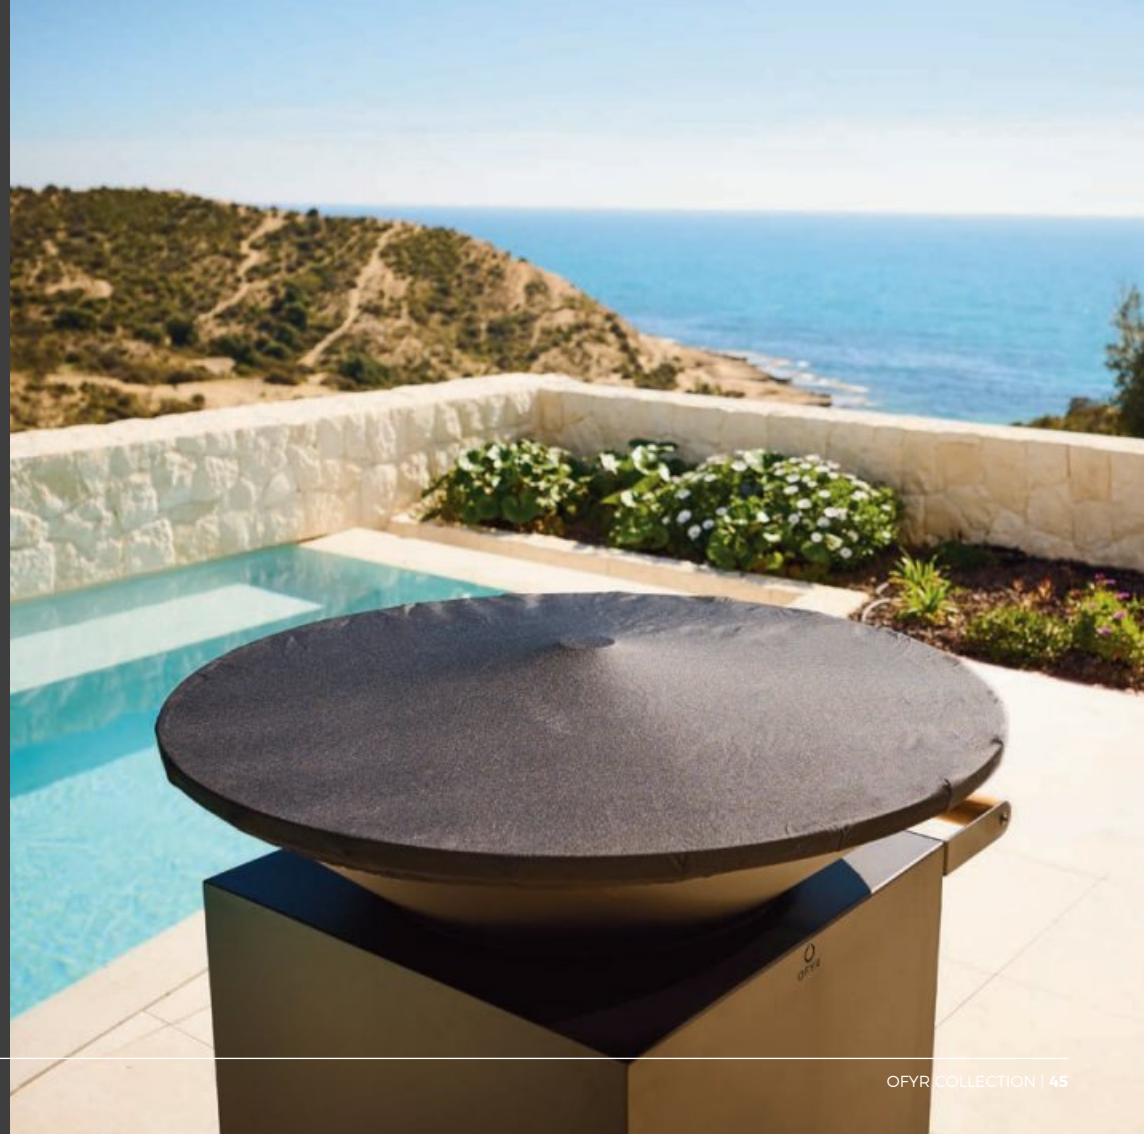

OFYR SNUFFERS & COVERS