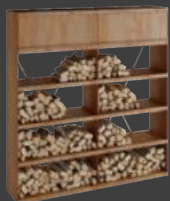

OFYR
WOOD STORAGE
CORTEN 200